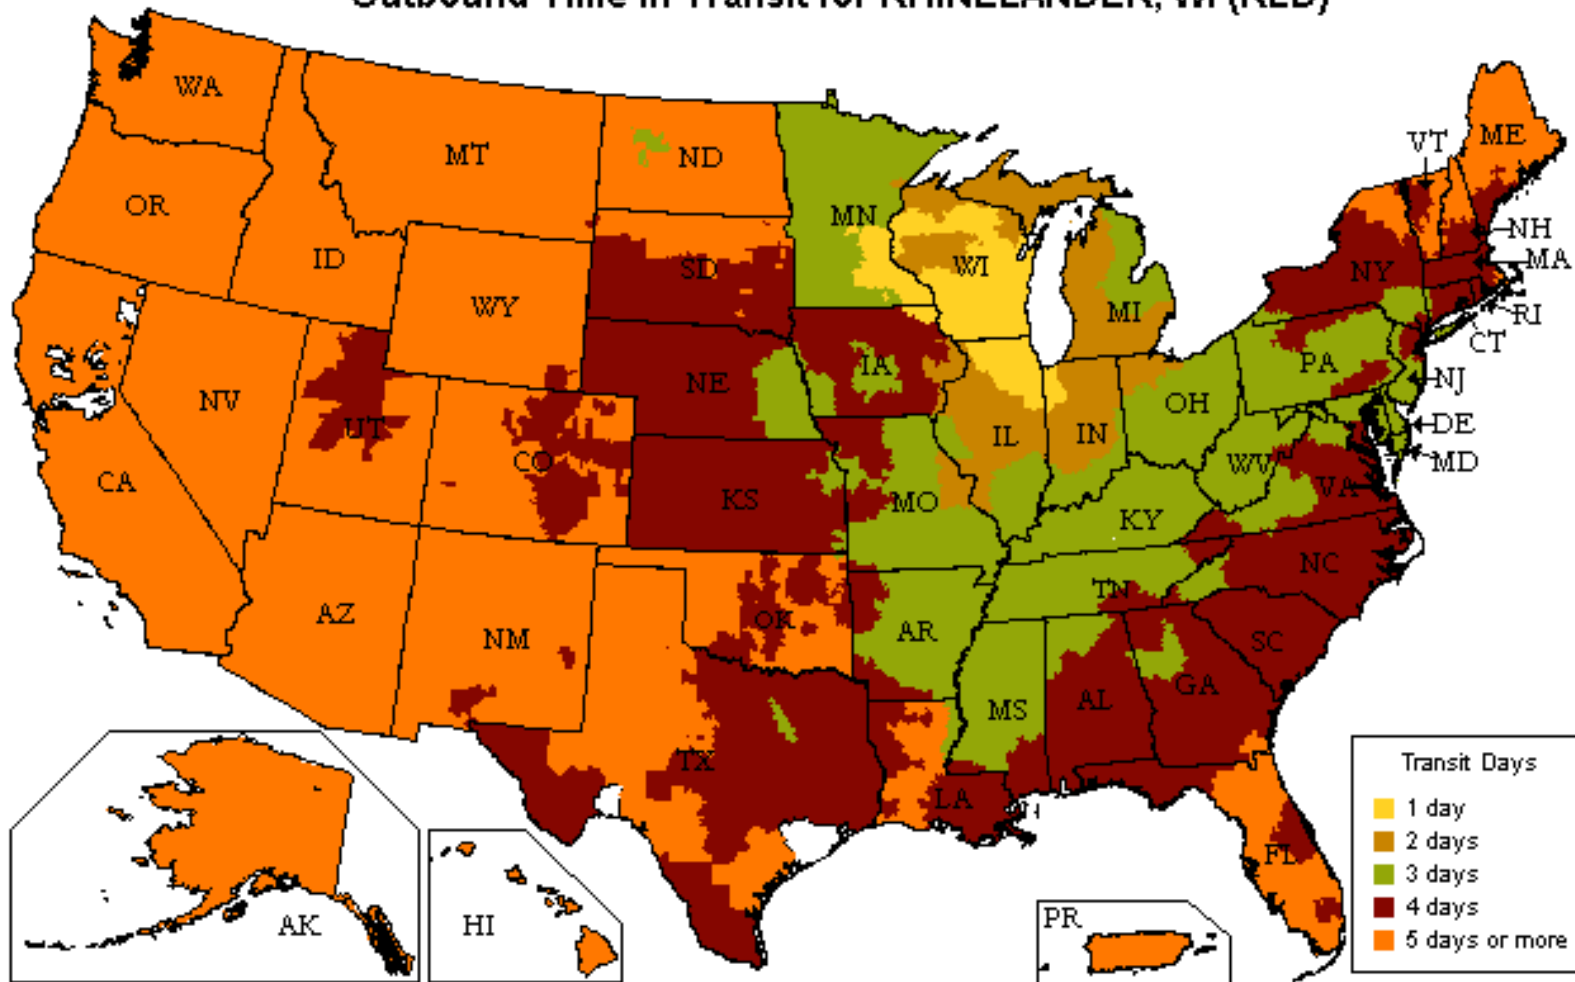

### Outbound Time in Transit for RHINELANDER, WI (RLD)

Date: 05/13/2019

#### Speed

- More than 22,000 one- and two-day lanes
- Three- and four-day transcontinental service
- Faster shipment processing with UPS WorldShip®
- Expedited and time-critical solutions from UPS Freight Urgent LTL