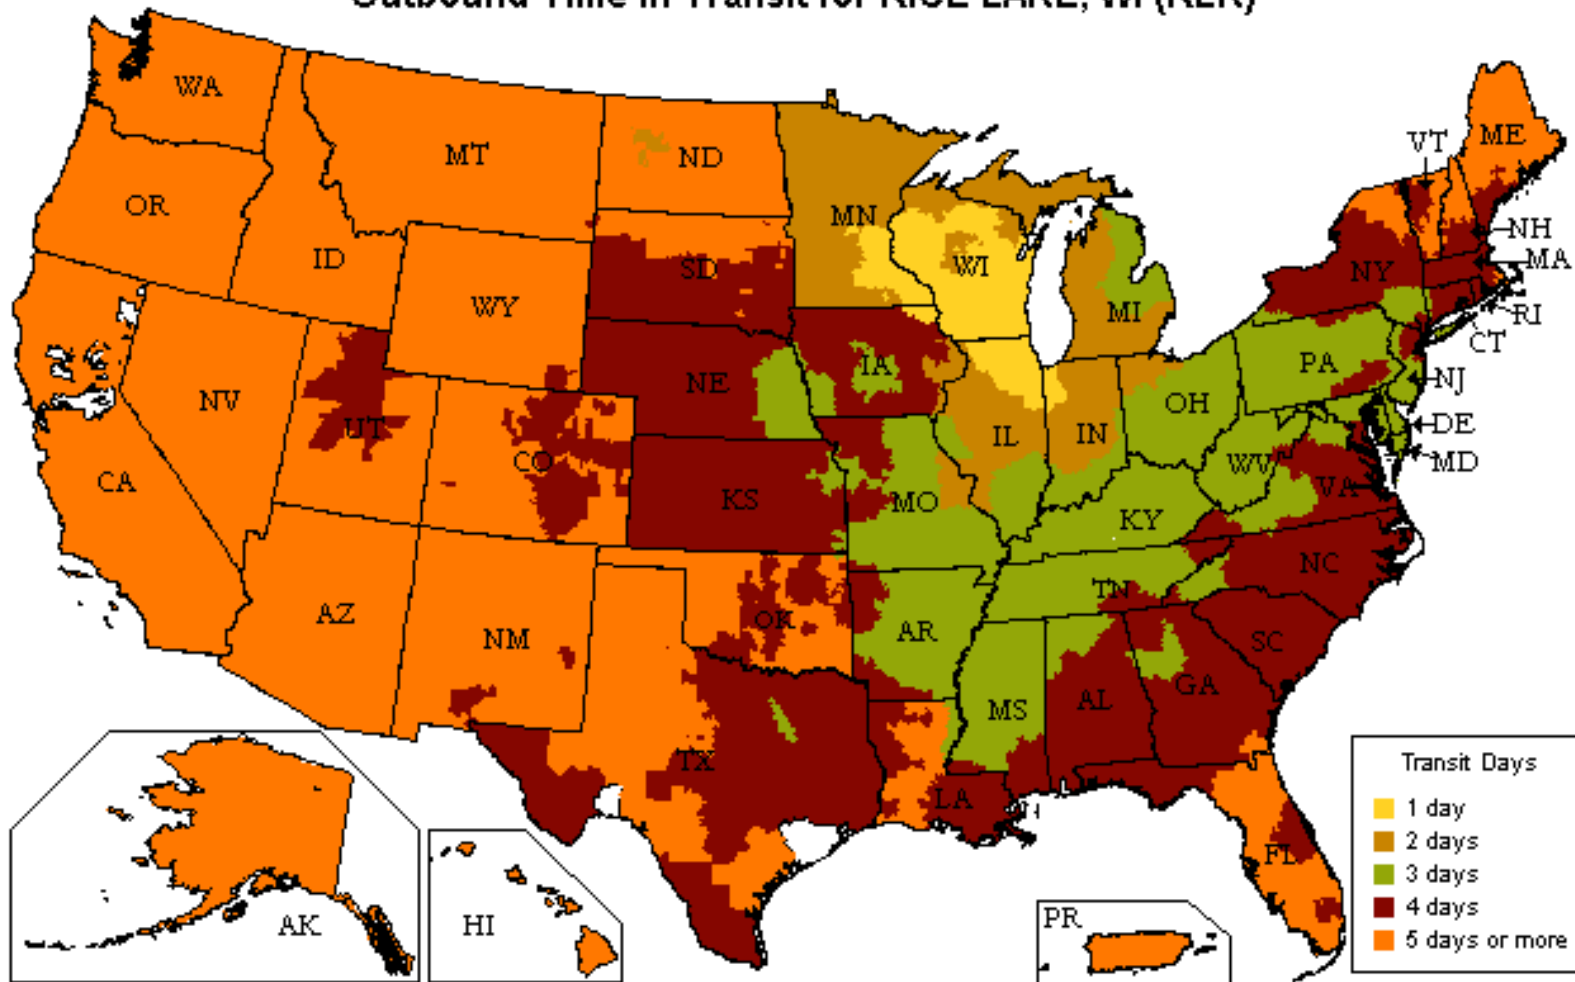

UPS Freight® LTL

Customized Time-In-Transit Map

800.333.7400

Outbound Time in Transit for RICE LAKE, WI (RLK)

Reliability

- Guaranteed* on-time delivery for all your standard LTL shipments

Speed

- More than 22,000 one- and two-day lanes
- Three- and four-day transcontinental service
- Faster shipment processing with UPS WorldShip®
- Expedited and time-critical solutions from UPS Freight Urgent LTL

Coverage

- One pickup for all your regional, interregional & long-haul needs
- Guaranteed* on-time service between the U.S. and Canada
- Reliable LTL service between the U.S. and Mexico

Flexibility

- Unique solutions for Trade Show exhibitors and Associations
- Ability to optimize transportation spend with UPS Ground Freight Pricing
- Truckload (TL) solutions for your accessorial or special TL needs. Call 888.682.4652 for more information

Technology

- Industry leading shipping & tracking applications that make your job easier

The transit map displayed is for illustration purposes only. Transit times may change and additional service days may apply for rural areas. Please visit ltl.upsfreight.com or call 800-333-7400 for specific transit times.