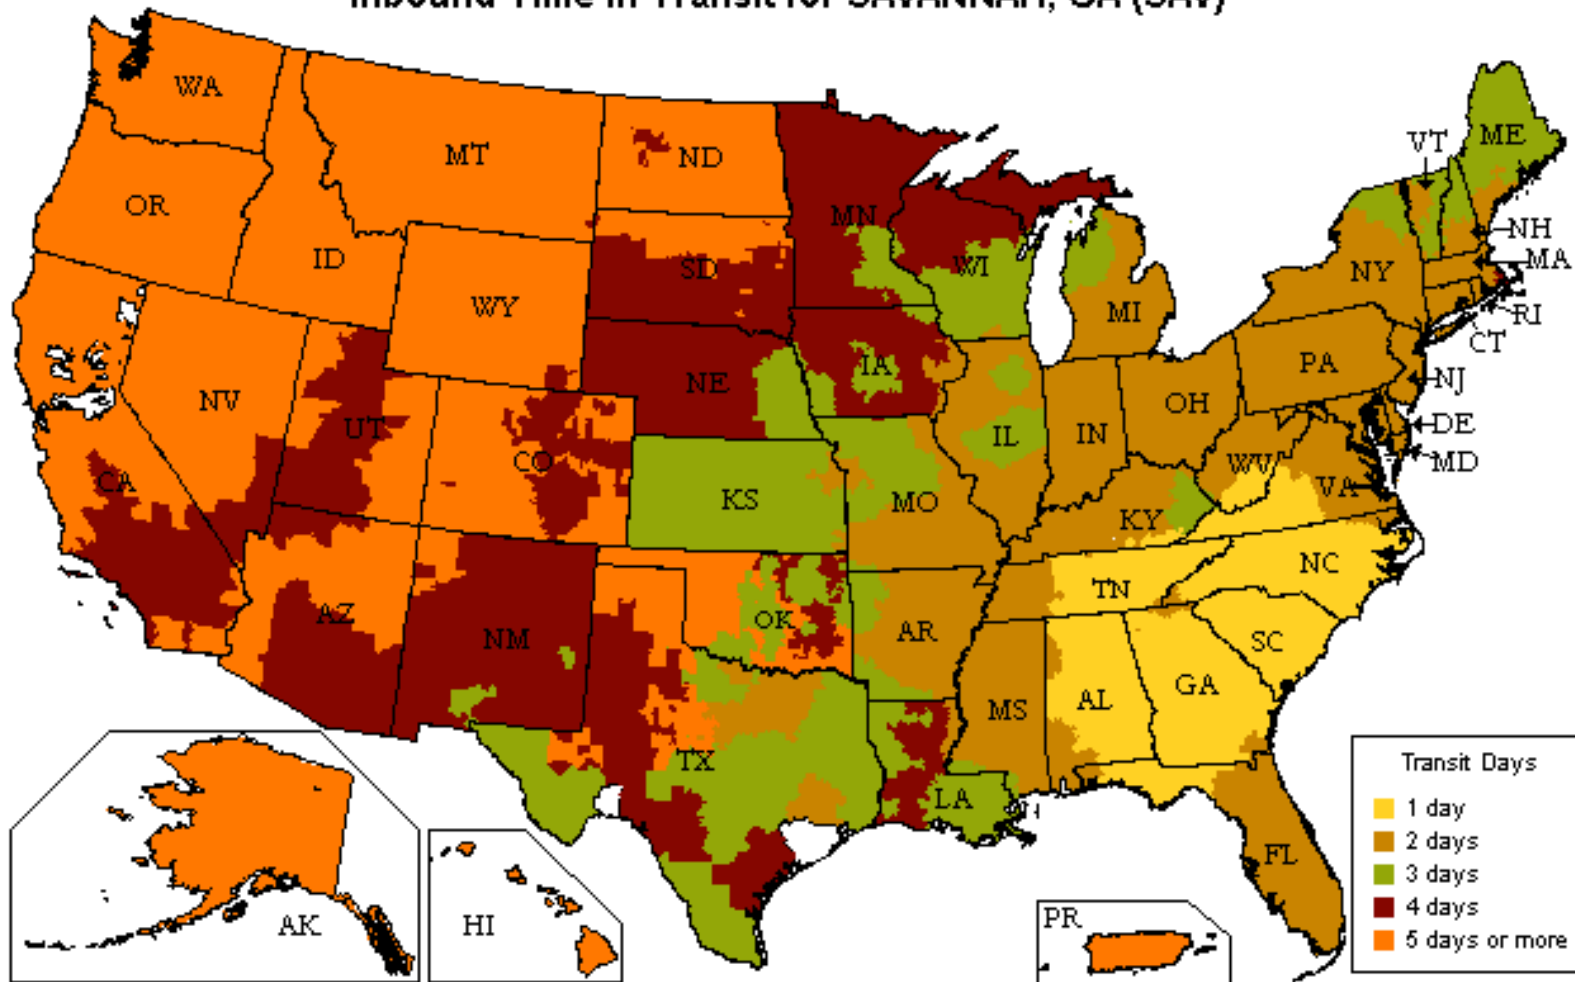

UPS Freight® LTL

Customized Time-In-Transit Map

800.333.7400

Inbound Time in Transit for SAVANNAH, GA (SAV)

Date: 05/13/2019

Reliability

- Guaranteed* on-time delivery for all your standard LTL shipments

Speed

- More than 22,000 one- and two-day lanes
- Three- and four-day transcontinental service
- Faster shipment processing with UPS WorldShip®
- Expedited and time-critical solutions from UPS Freight Urgent LTL

Coverage

- One pickup for all your regional, interregional & long-haul needs
- Guaranteed* on-time service between the U.S. and Canada
- Reliable LTL service between the U.S. and Mexico

Flexibility

- Unique solutions for Trade Show exhibitors and Associations
- Ability to optimize transportation spend with UPS Ground Freight Pricing
- Truckload (TL) solutions for your accessorial or special TL needs. Call 888.682.4652 for more information