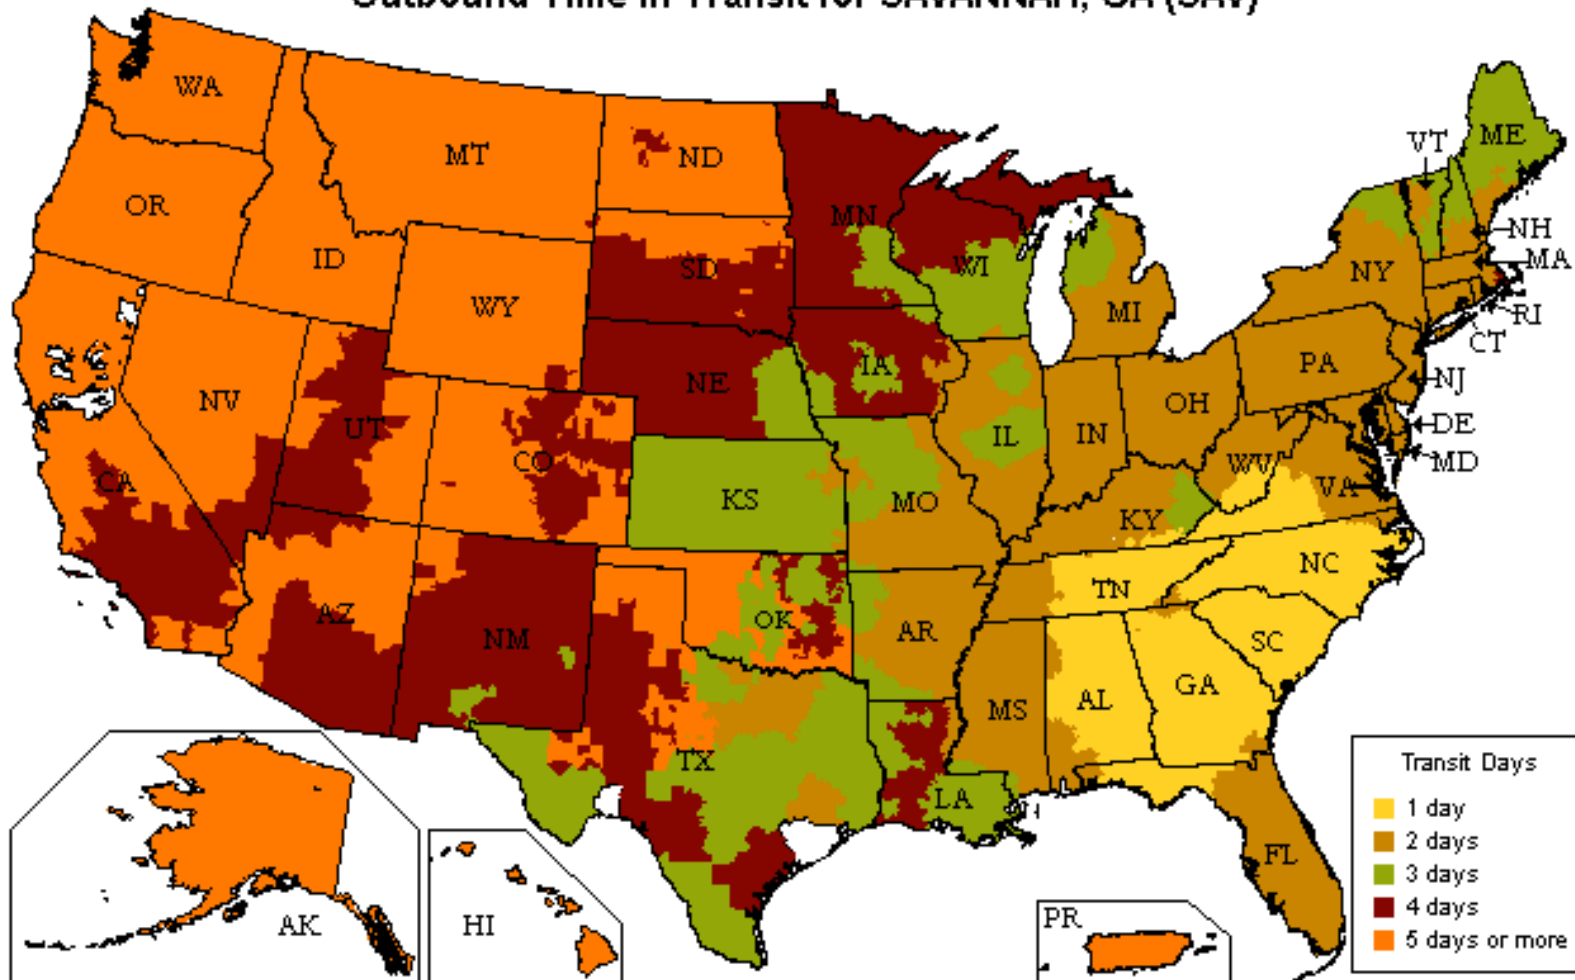

UPS Freight[®] LTL

Customized Time-In-Transit Map

800.333.7400

Outbound Time in Transit for SAVANNAH, GA (SAV)

Reliability

- Guaranteed* on-time delivery for all your standard LTL shipments

Speed

- More than 22,000 one- and two-day lanes
- Three- and four-day transcontinental service
- Faster shipment processing with UPS WorldShip[®]
- Expedited and time-critical solutions from UPS Freight Urgent LTL

Coverage

- One pickup for all your regional, interregional & long-haul needs
- Guaranteed* on-time service between the U.S. and Canada
- Reliable LTL service between the U.S. and Mexico

Flexibility

- Unique solutions for Trade Show exhibitors and Associations
- Ability to optimize transportation spend with UPS Ground Freight Pricing
- Truckload (TL) solutions for your accesorial or special TL needs. Call 888.682.4652 for more information

Technology

- Industry leading shipping & tracking applications that make your job easier

The transit map displayed is for illustration purposes only. Transit times may change and additional service days may apply for rural areas. Please visit ltl.upsfreight.com or call 800-333-7400 for specific transit times.