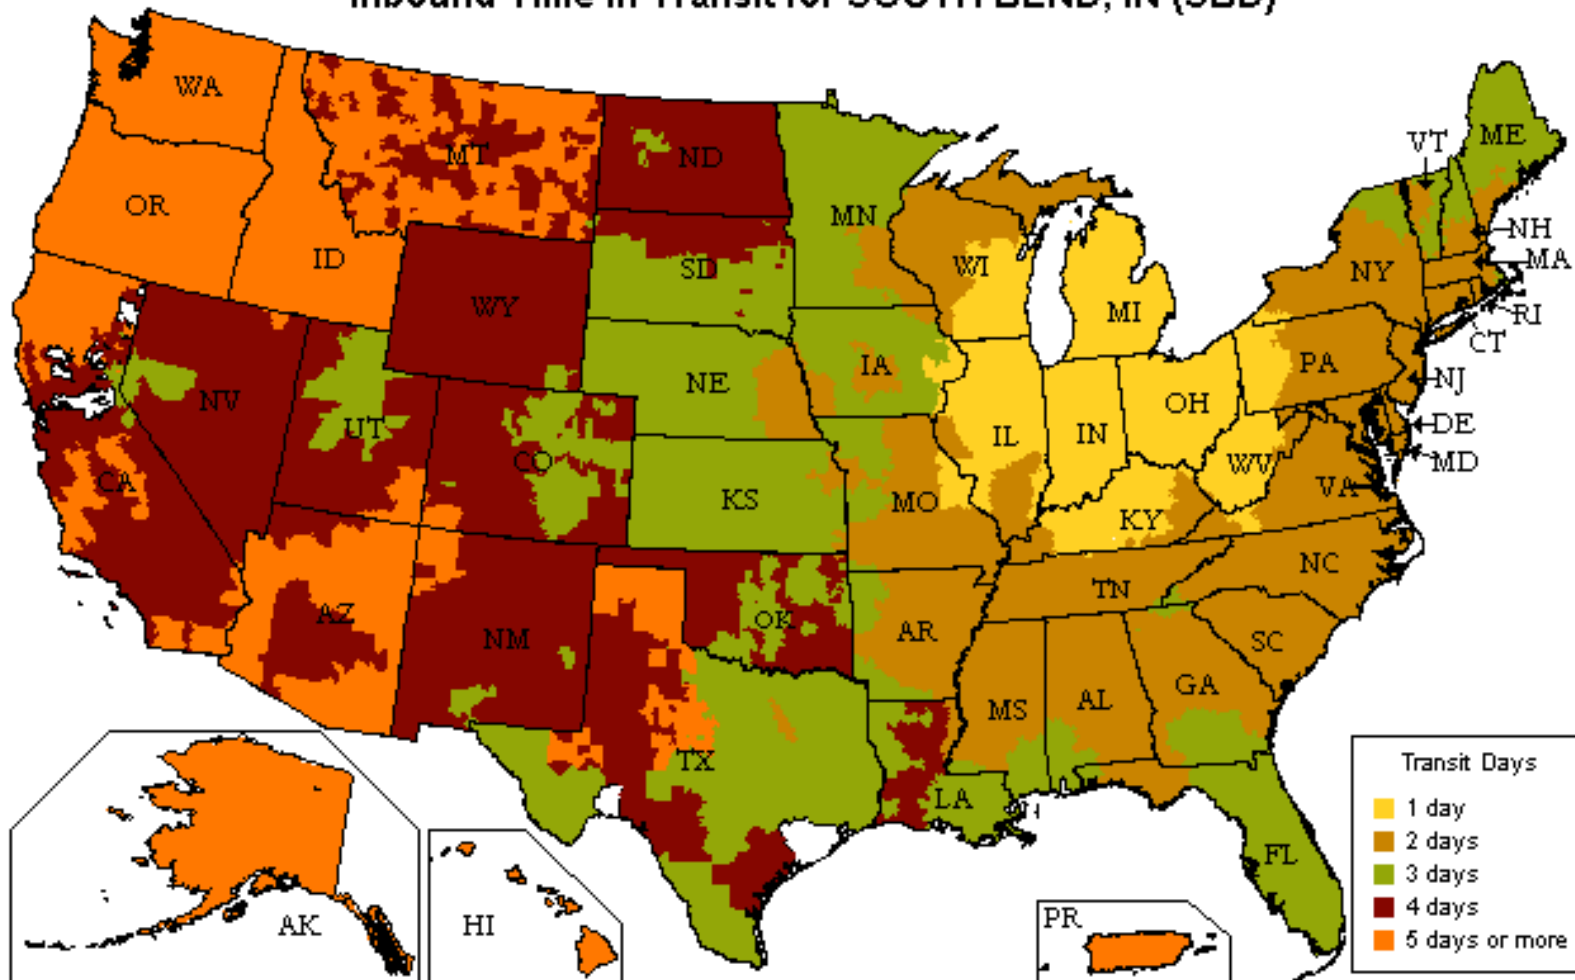

## Customized Time-In-Transit Map

800.333.7400

### Inbound Time in Transit for SOUTH BEND, IN (SBD)

Date: 05/13/2019

#### Speed

- More than 22,000 one- and two-day lanes
- Three- and four-day transcontinental service
- Faster shipment processing with UPS WorldShip®
- Expedited and time-critical solutions from UPS Freight Urgent LTL