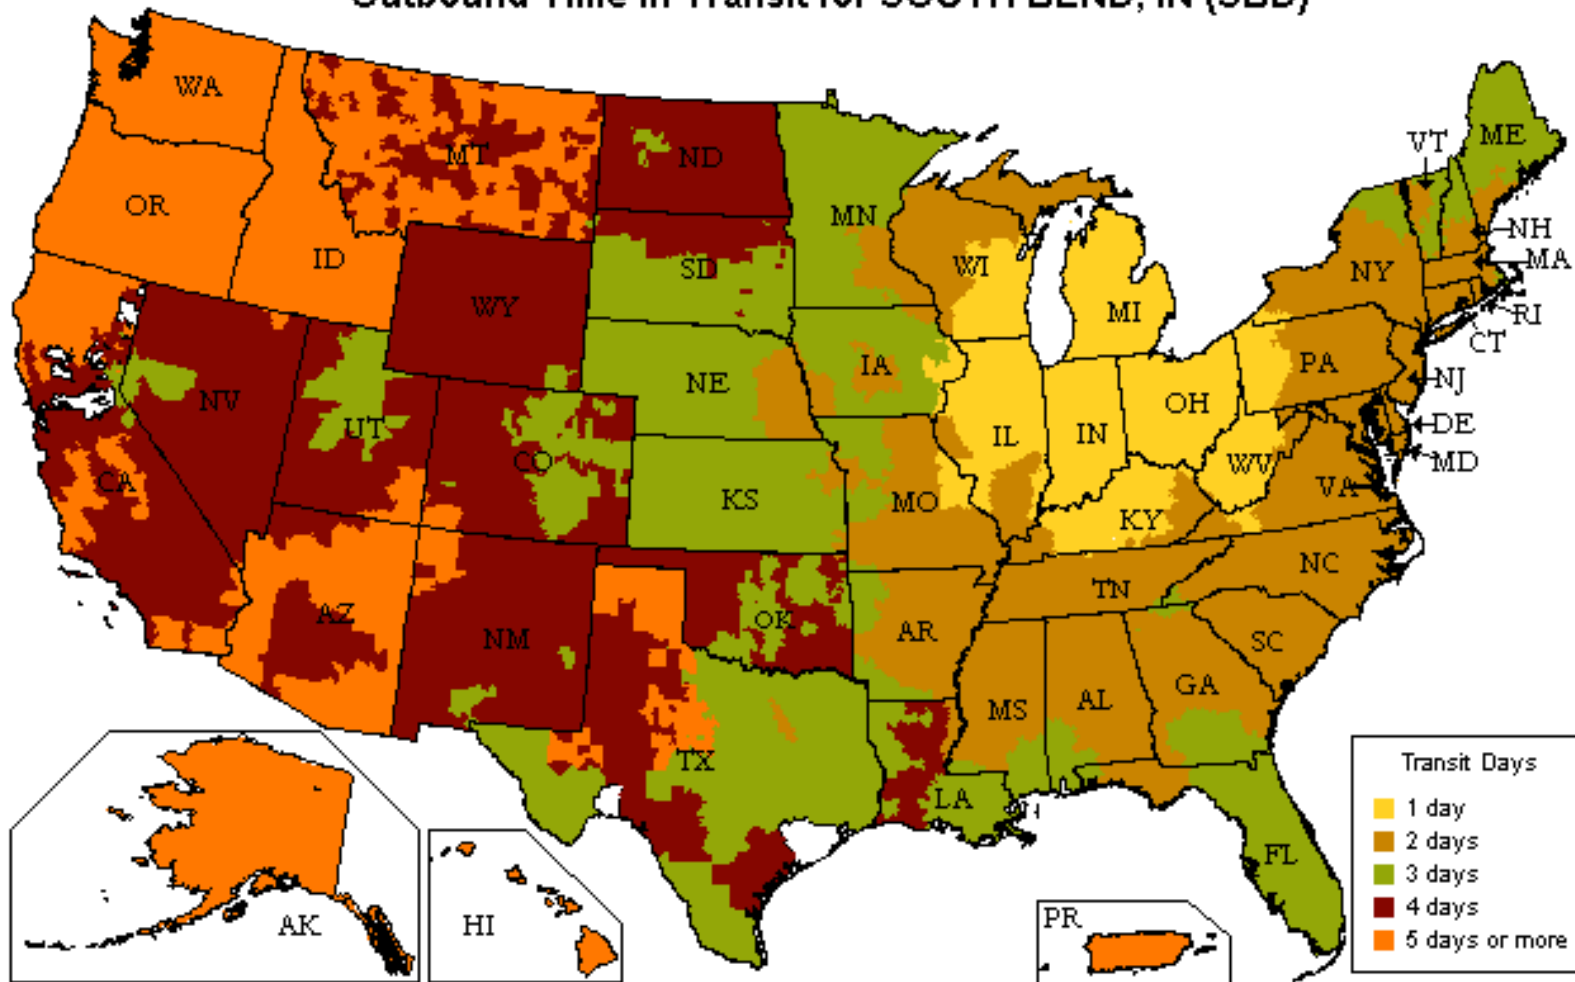

## Customized Time-In-Transit Map

800.333.7400

Outbound Time in Transit for SOUTH BEND, IN (SBD)

### Speed

- More than 22,000 one- and two-day lanes
- Three- and four-day transcontinental service
- Faster shipment processing with UPS WorldShip®
- Expedited and time-critical solutions from UPS Freight Urgent LTL