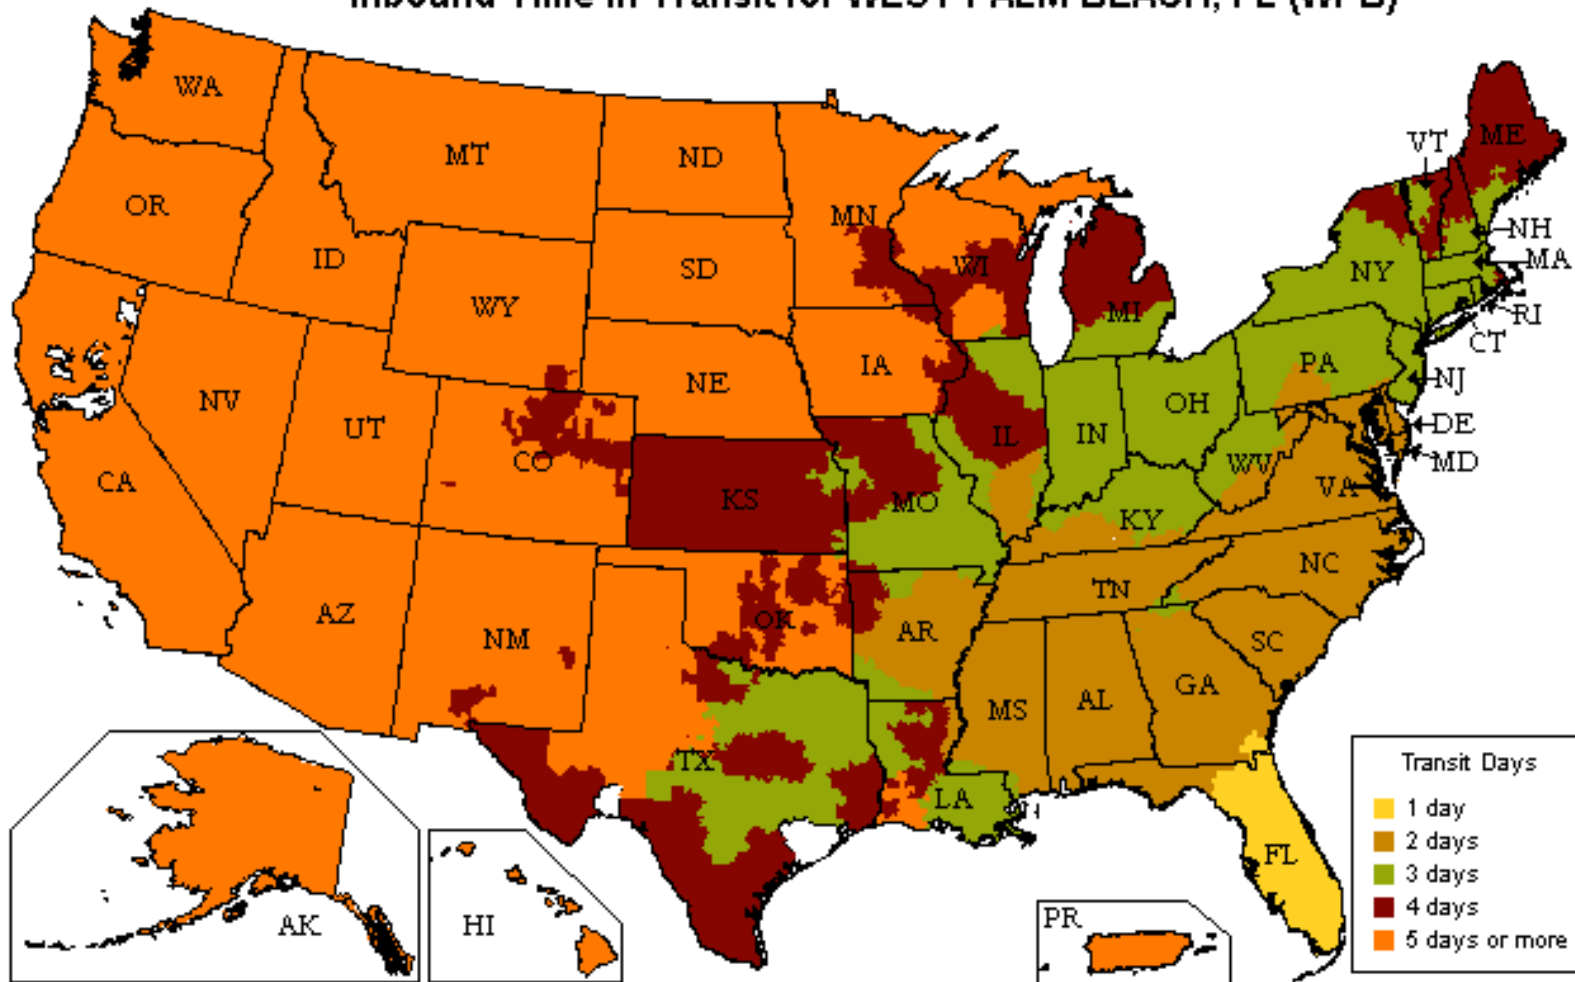

# UPS Freight® LTL

### Inbound Time in Transit for WEST PALM BEACH, FL (WPB)

#### Speed

- More than 22,000 one- and two-day lanes
- Three- and four-day transcontinental service
- Faster shipment processing with UPS WorldShip®
- Expedited and time-critical solutions from UPS Freight Urgent LTL

#### Coverage

- One pickup for all your regional, interregional & long-haul needs
- Guaranteed\* on-time service between the U.S. and Canada
- Reliable LTL service between the U.S. and Mexico