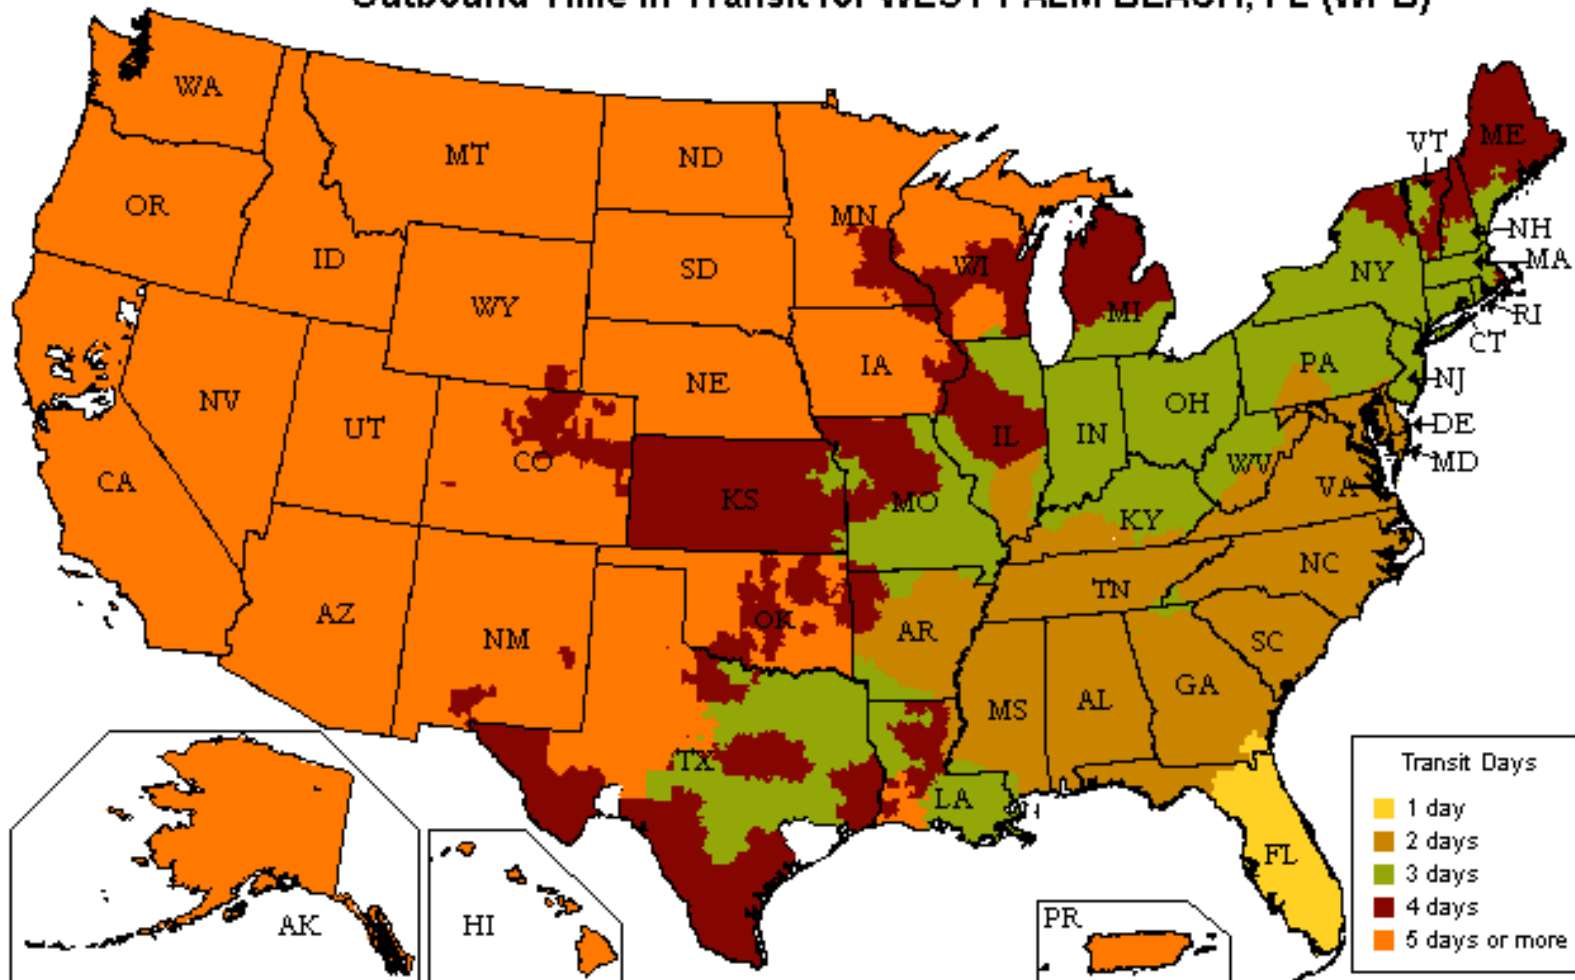

UPS Freight® LTL

Customized Time-In-Transit Map

800.333.7400

Outbound Time in Transit for WEST PALM BEACH, FL (WPB)

Reliability

- Guaranteed* on-time delivery for all your standard LTL shipments

Speed

- More than 22,000 one- and two-day lanes
- Three- and four-day transcontinental service
- Faster shipment processing with UPS WorldShip®
- Expedited and time-critical solutions from UPS Freight Urgent LTL

Coverage

- One pickup for all your regional, interregional & long-haul needs
- Guaranteed* on-time service between the U.S. and Canada
- Reliable LTL service between the U.S. and Mexico

Flexibility

- Unique solutions for Trade Show exhibitors and Associations
- Ability to optimize transportation spend with UPS Ground Freight Pricing
- Truckload (TL) solutions for your accessorial or special TL needs. Call 888.682.4652 for more information

Technology

- Industry leading shipping & tracking applications that make your job easier

The transit map displayed is for illustration purposes only. Transit times may change and additional service days may apply for rural areas. Please visit ltl.upsfreight.com or call 800-333-7400 for specific transit times.